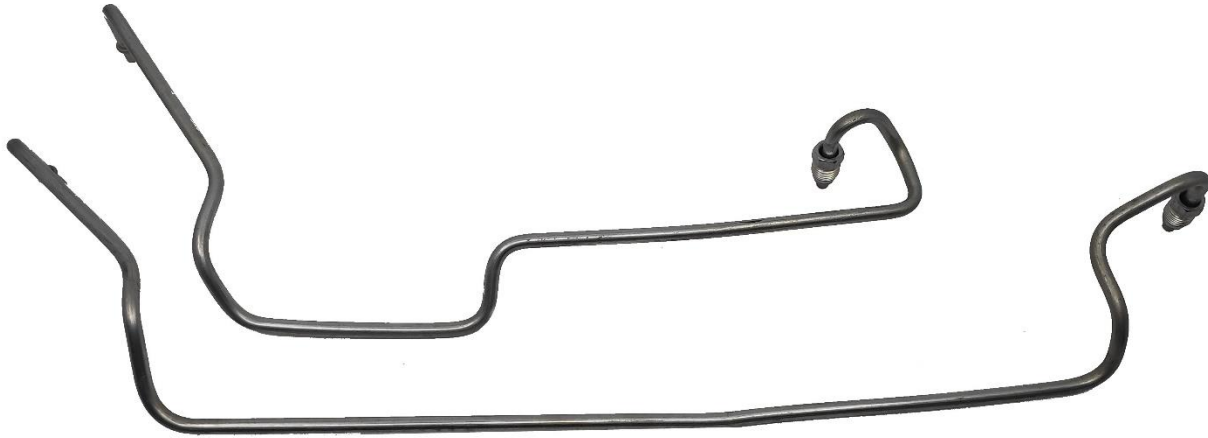

Power steering rack hard lines (tubes) Part No. 20120071

Application
VOLVO XC90 I 2.5T/D5/3.2 AWD 2002-2012

FITS THE FOLLOWING

Rack part number	Crossreferences	Application
ATGR27181RB	VOLVO 30680731, 36002636, 31280330, 36000778, 31200972, 36050012, 36000228	Volvo XC90 I (2002-2006) XC90 I Restyling (2006-2013)